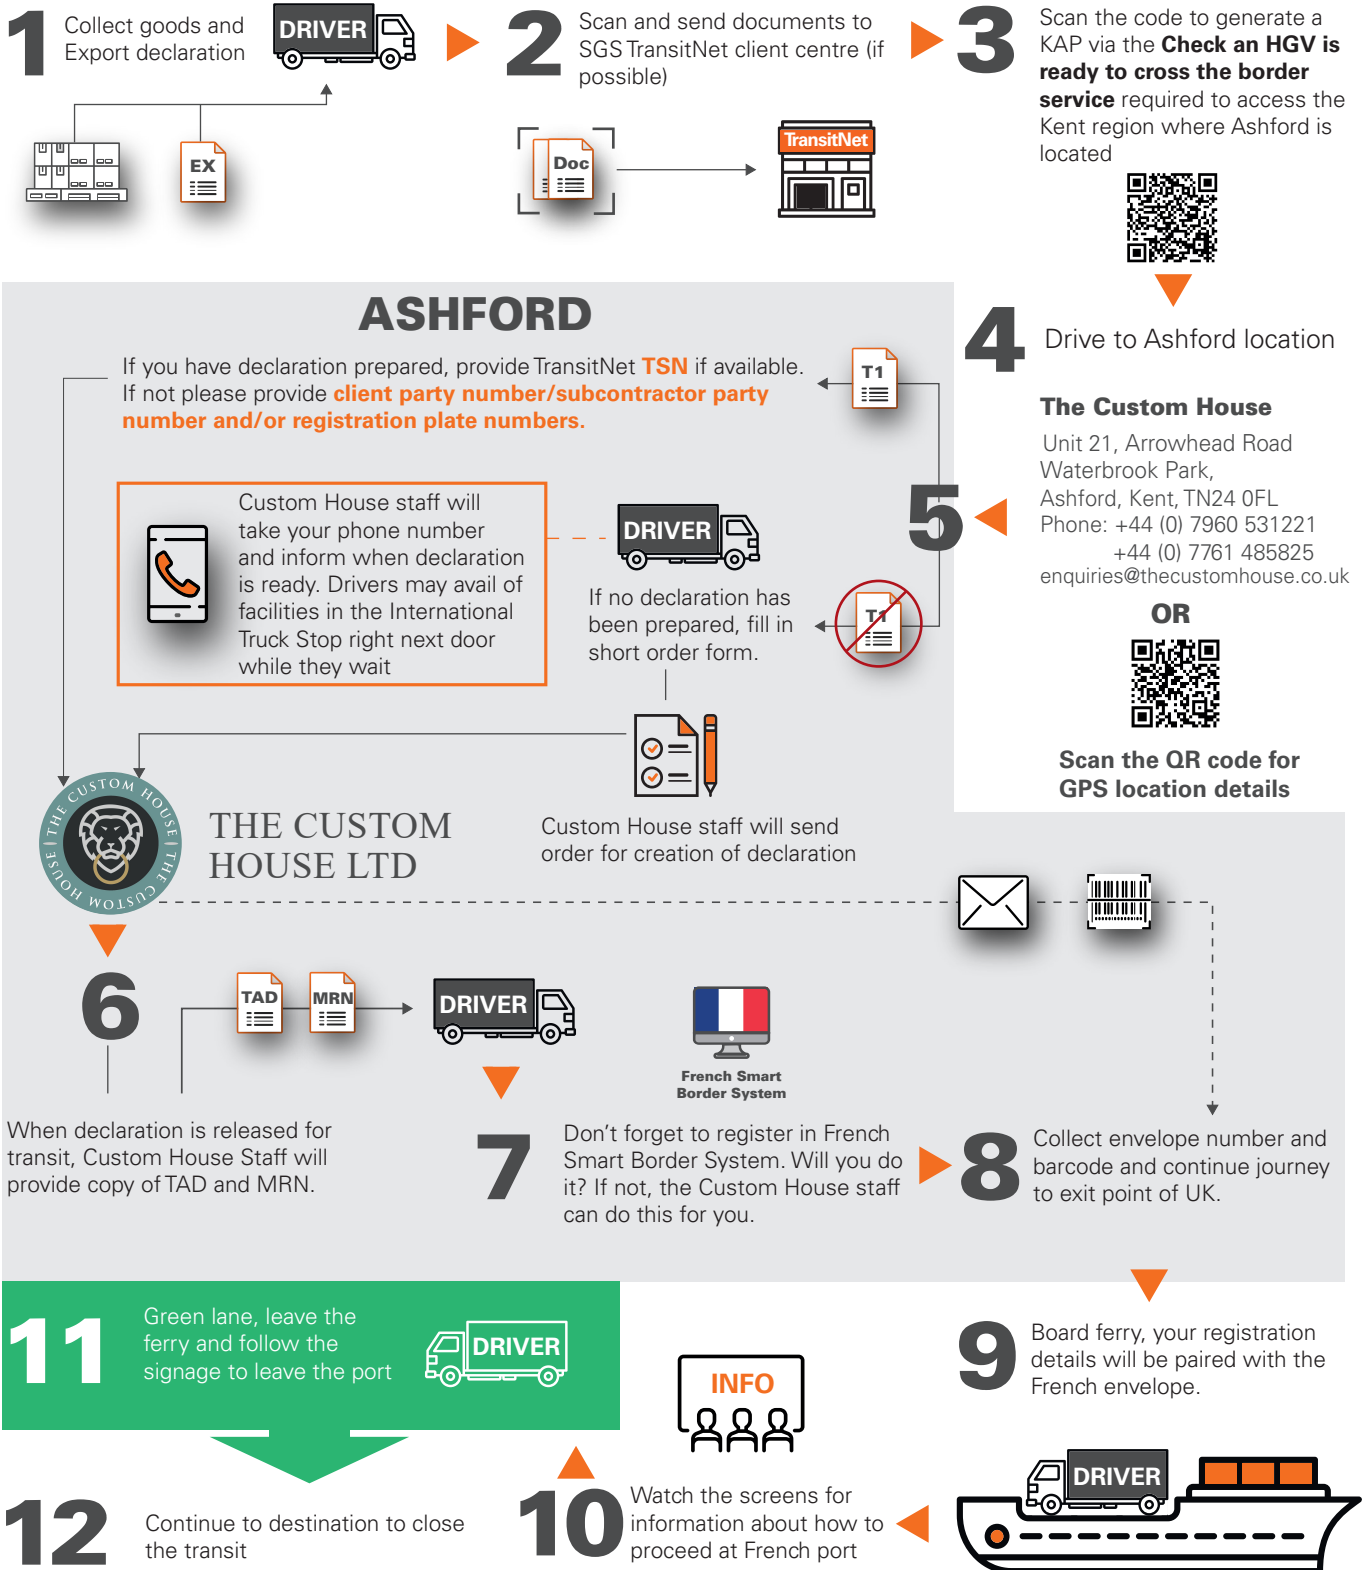

SGS TransitNet: The Custom House, Ashford

Step by step guide for drivers

WHEN YOU NEED TO BE SURE

SGS